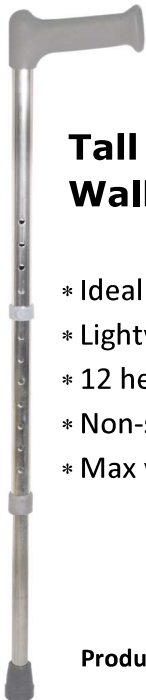

Walking Aids

Walking Sticks

Wooden Handle Walking Stick

- * Ergonomic wood look handle
- * Hanging strap for storage
- * 10 height adjust 74—97cm
- * Non-slip feet
- * Max weight user: 120kg

Product Code: VP155K

Walking Stick Strap

Product Code: VP155RS

Swan Neck, Stable Ferrule Walking Stick

- * Swan neck shape cane
- * Cushion top handle
- * Hanging strap for storage
- * 12 height adjust 71—99cm
- * Non-slip single or quad stable ferrule
- * Max weight user: 136kg

Product Code: Single	Quad
RPM71069BS	Blue RPM71069BQ
RPM71069CS	Bronze RPM71069CQ
RPN71069OS	Orange RPM71069OQ
RPM71069GS	Grey RPM71069GQ
	Red RPM71069RQ

Tall Aluminium Walking Stick

- * Ideal for taller person
- * Lightweight with straight handle
- * 12 height adjust 84—109cm
- * Non-slip feet
- * Max weight user: 127kg

Product Code: VP158L

Folding Seat

- * Lightweight Portable
- * Foam Handle
- * Robust Plastic Seat
- * Non-slip feet
- * Height 81cm
- * Max weight user: 100kg

Product Code: VP159A

Deluxe Pattern Walking Stick