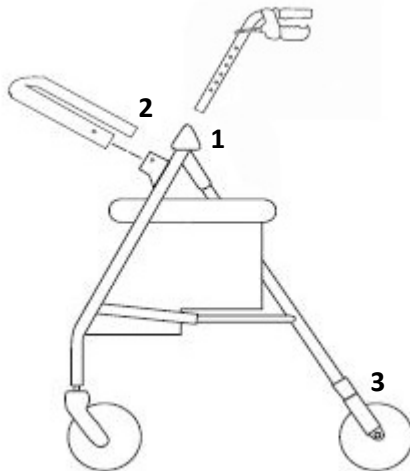

RM202

RM204

RM204WB-Y

RM2 Series Rollators

Assembly / Adjustment

Your new Rollator comes with the following parts:

Main frame (bag, seat attached)	1x Backrest
2x Handles	2x Handle bolts, washers & knobs

1. Place handles into the frame (1) select the desired height and tighten with bolt. Ensure the bolt is positioned on the inside of the frame and seated in the hexagonal cut-out on the frame, washer and knob tighten on the outer side of the frame.
2. Depress the push-pins on the backrest (2) and slide into place on the brackets at the top of the frame.
3. To adjust the sensitivity of the brakes, pull the brake adjustment (5) screw up to release the locking nut, then turn the locking nut to desired brake sensitivity. Clockwise to increase sensitivity, anticlockwise to reduce sensitivity.

Maximum User Weight

Product Code	Description	Weight Limit
RM202	Modula Rollator	150kg
RM204	Genesis Rollator	200kg
RM204WB-Y	Genesis Wide Rollator	200kg

It is important to never exceed this limit and always ensure that the product weight capacity is sufficient before using the product. Failure to do so could result in injury or damage the product.